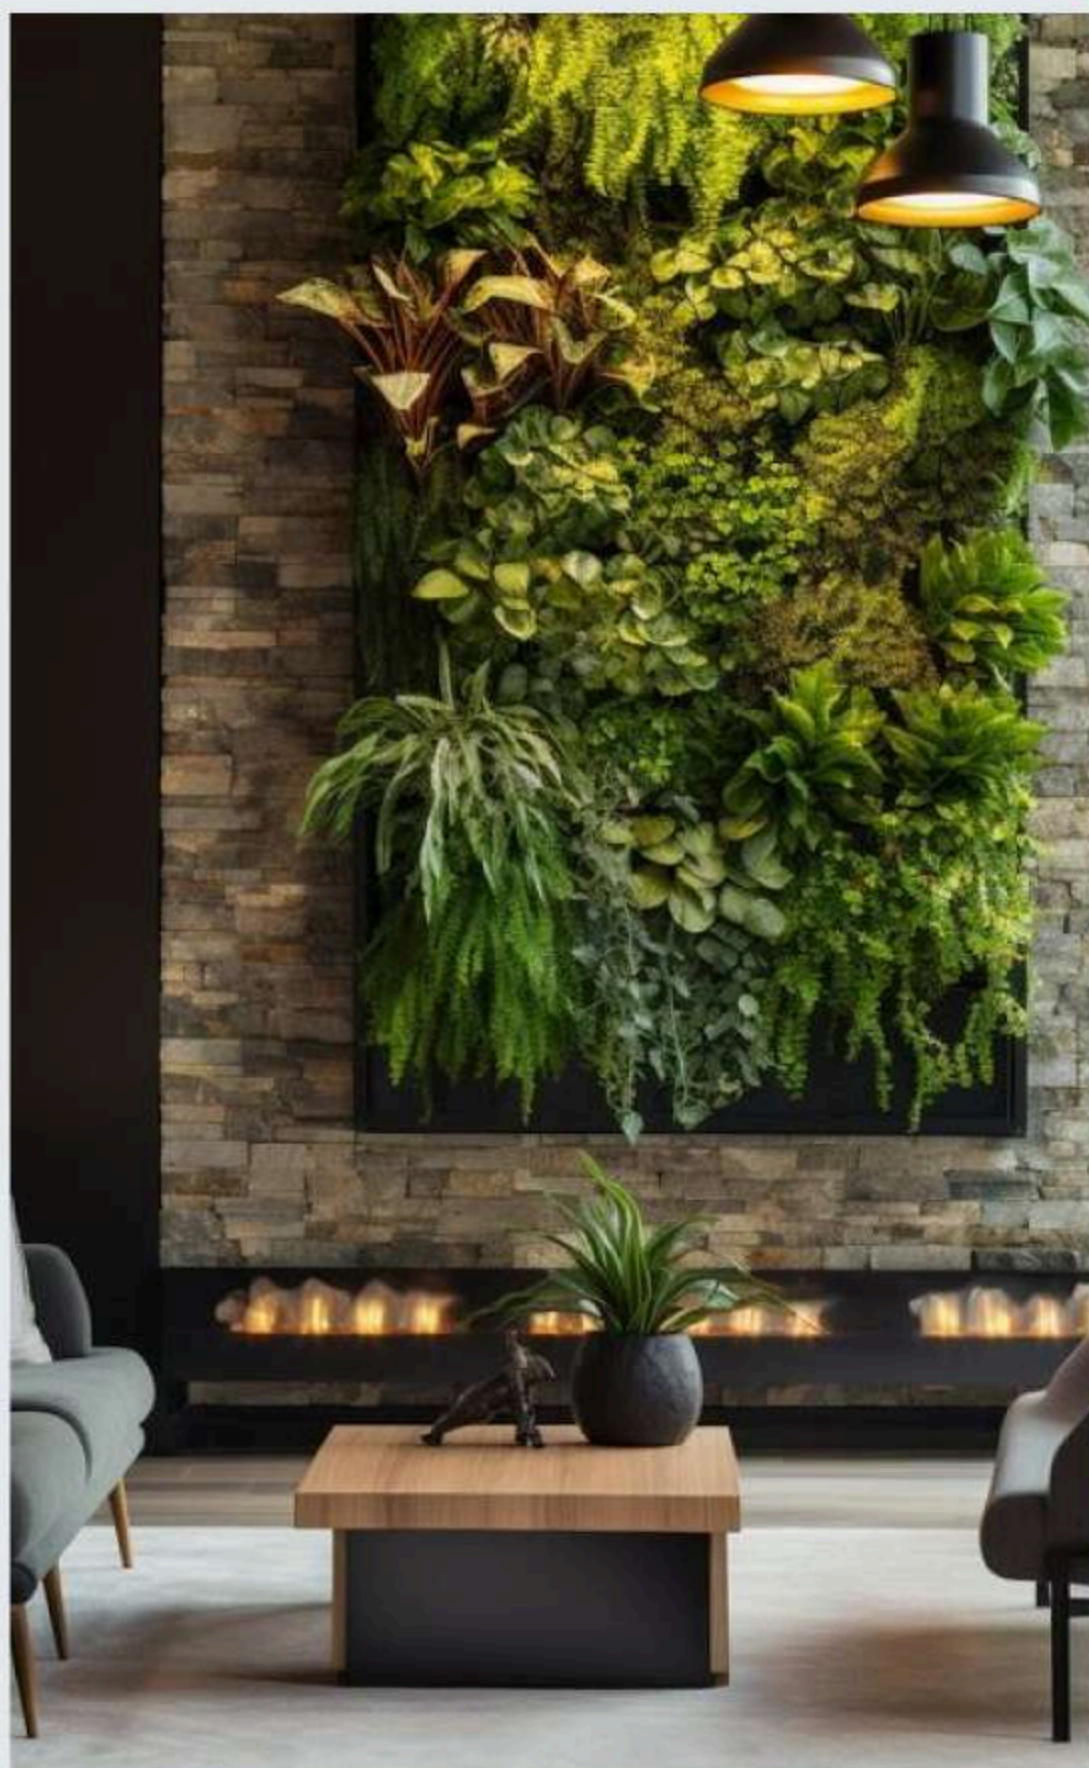

00209
Size: 1.7 ft x 1.7 ft
RM 80.70 per pc

Tools For Installation

Measuring Tape

Electrodrill

Scissors

Screws & Wall Plug

INSTALLATION GUIDE: <https://drive.google.com/file/d/1WtTuBax0TXqkv7R168JbhmIZoERrA8nj/view?usp=sharing>