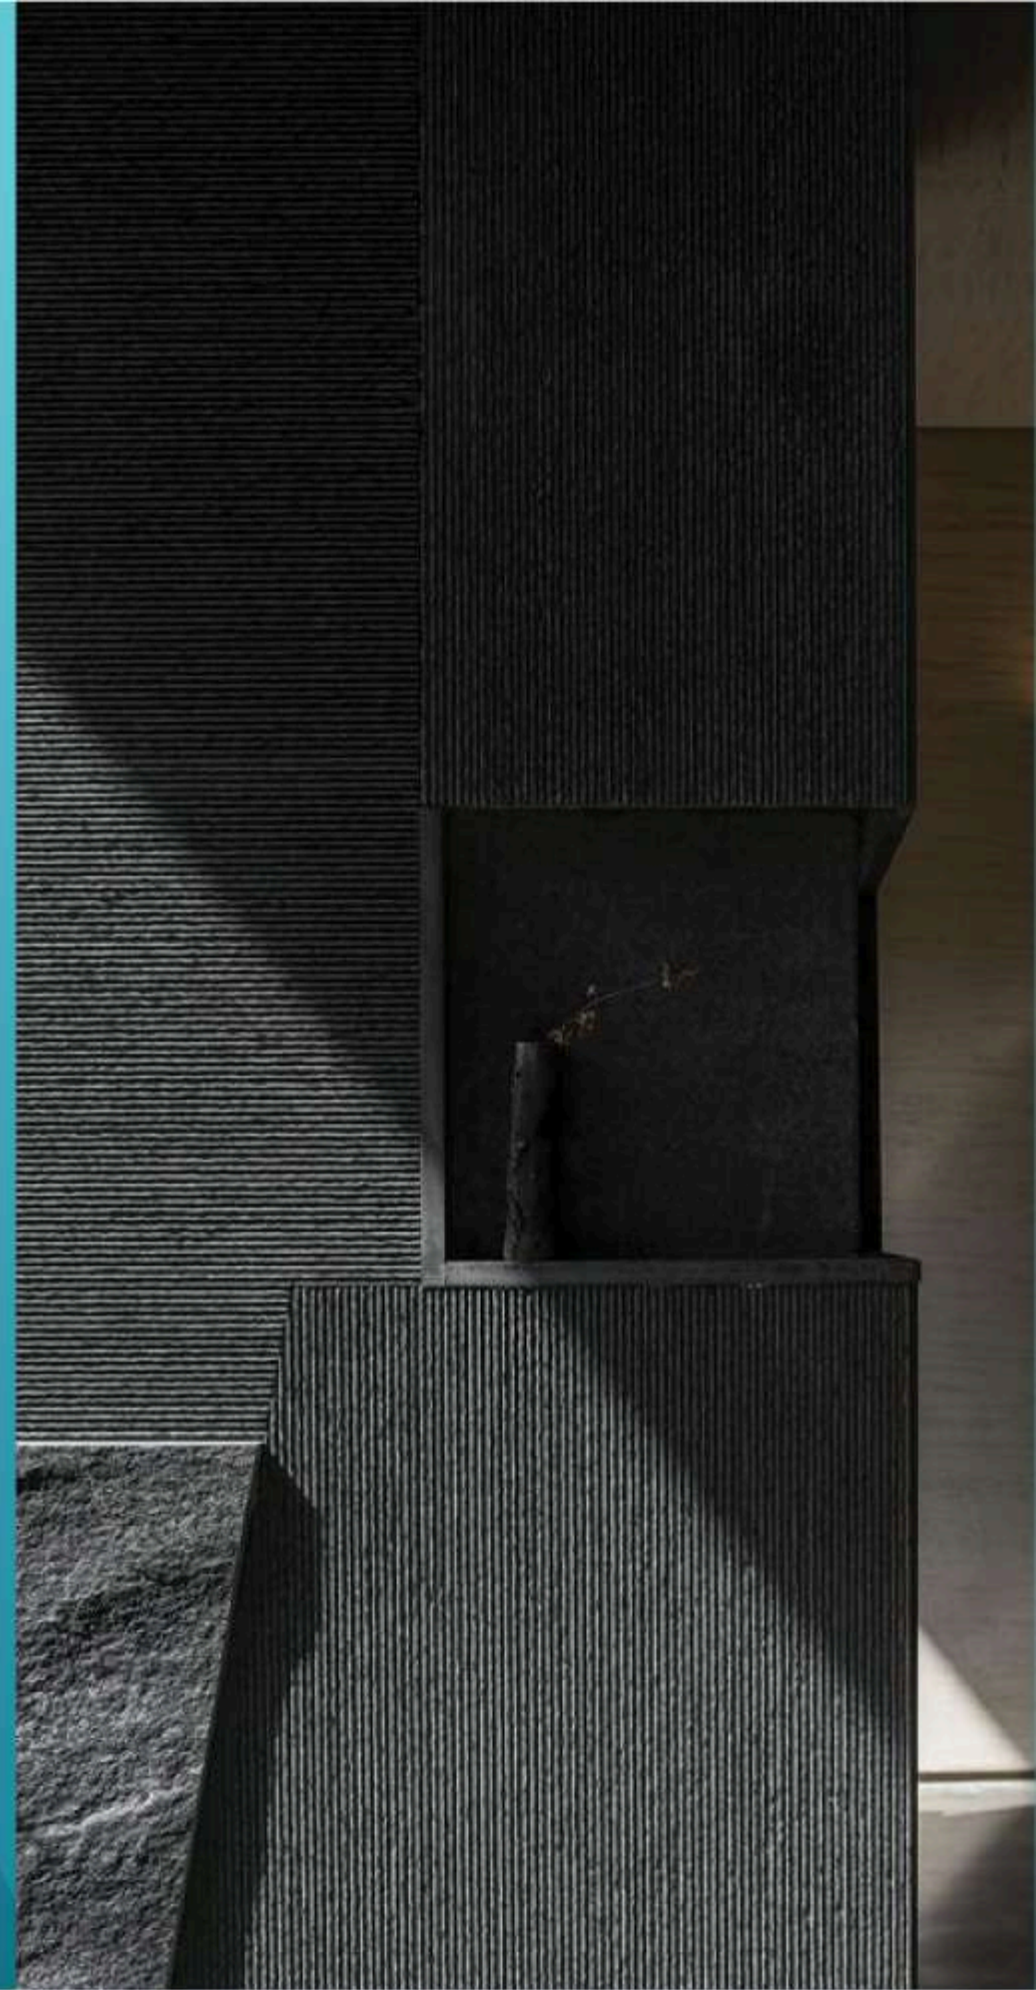

Chalk Line Reel

Grout

Scraper

Measuring Tape

Sponge

INSTALLATION GUIDE: <https://drive.google.com/file/d/11iIOF2ZtWY6qjvtfc-mqDLXMm6Jcevi/view?usp=sharing>

PRO TIPS

- Use external grade adhesive for outdoor use.
- Can curve the StoneSkin around corners or edges to make it look realistic rather than cut corners.
- Can incorporate shadow line in between to make it look like large panels according to design.
- Mix different tones of StoneSkin to look more natural.