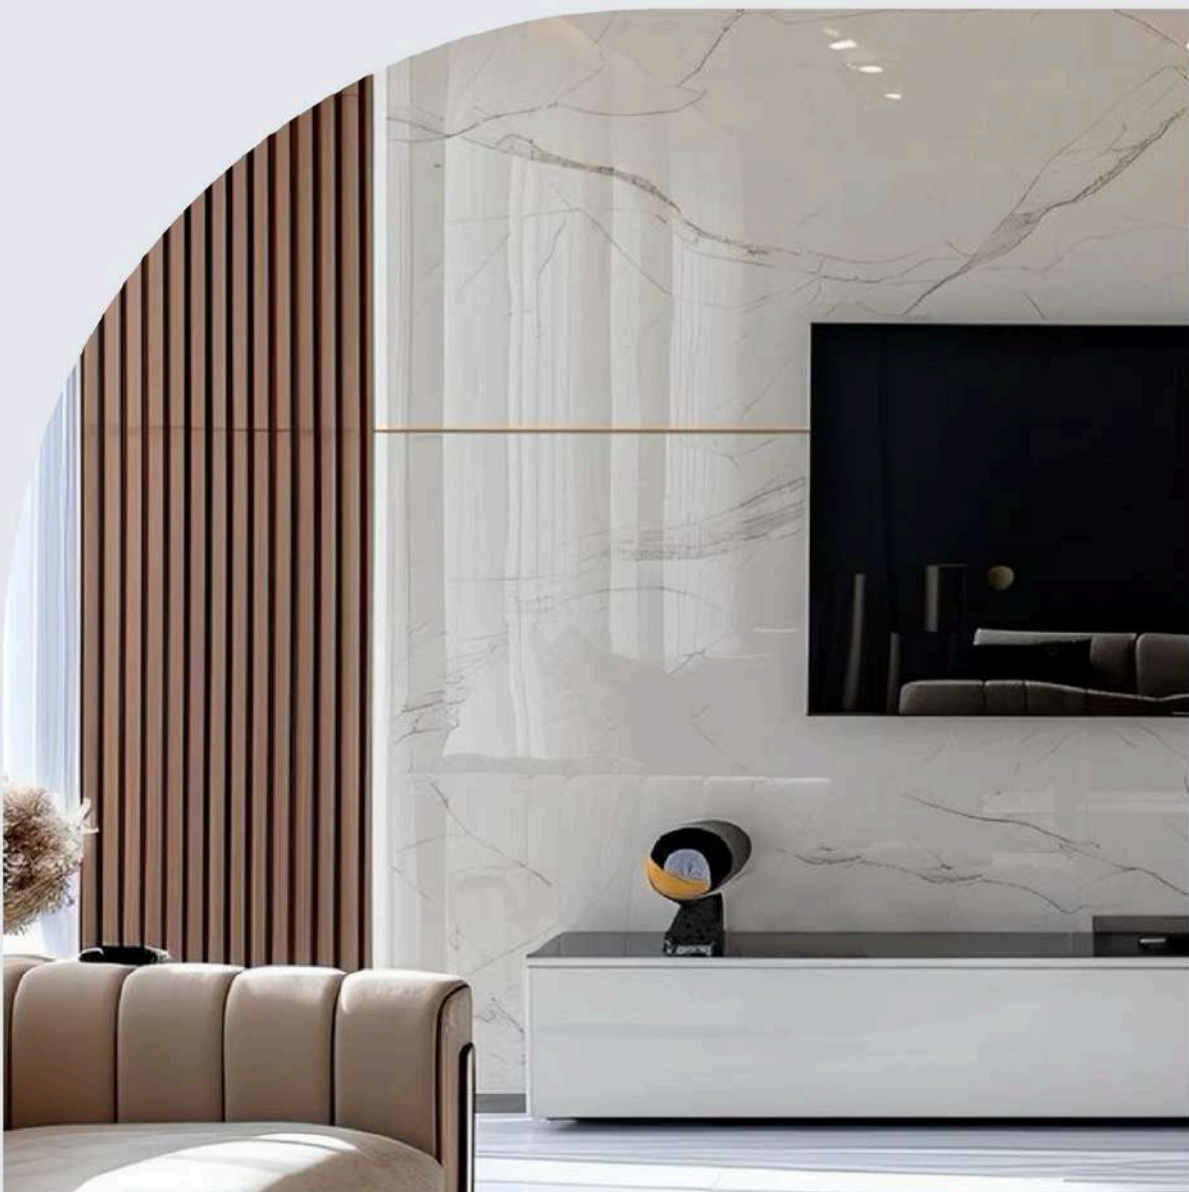

SKU Code: 01867

4ft

9.5ft

RM 180 per pc

SKU Code: 01868

4ft

9.5ft

RM 180 per pc

SKU Code: 01869

4ft

9.5ft

RM 180 per pc