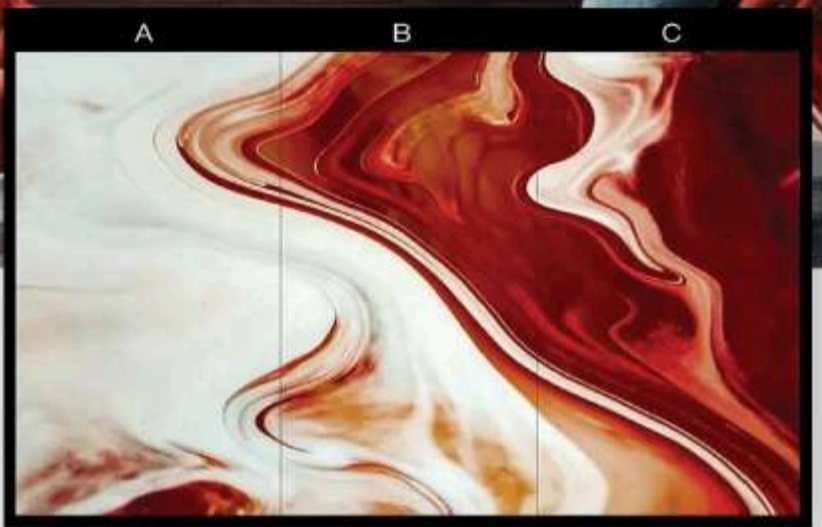

00353
(L) 9.5 feet x (W) 12 feet
RM 999.00 per set