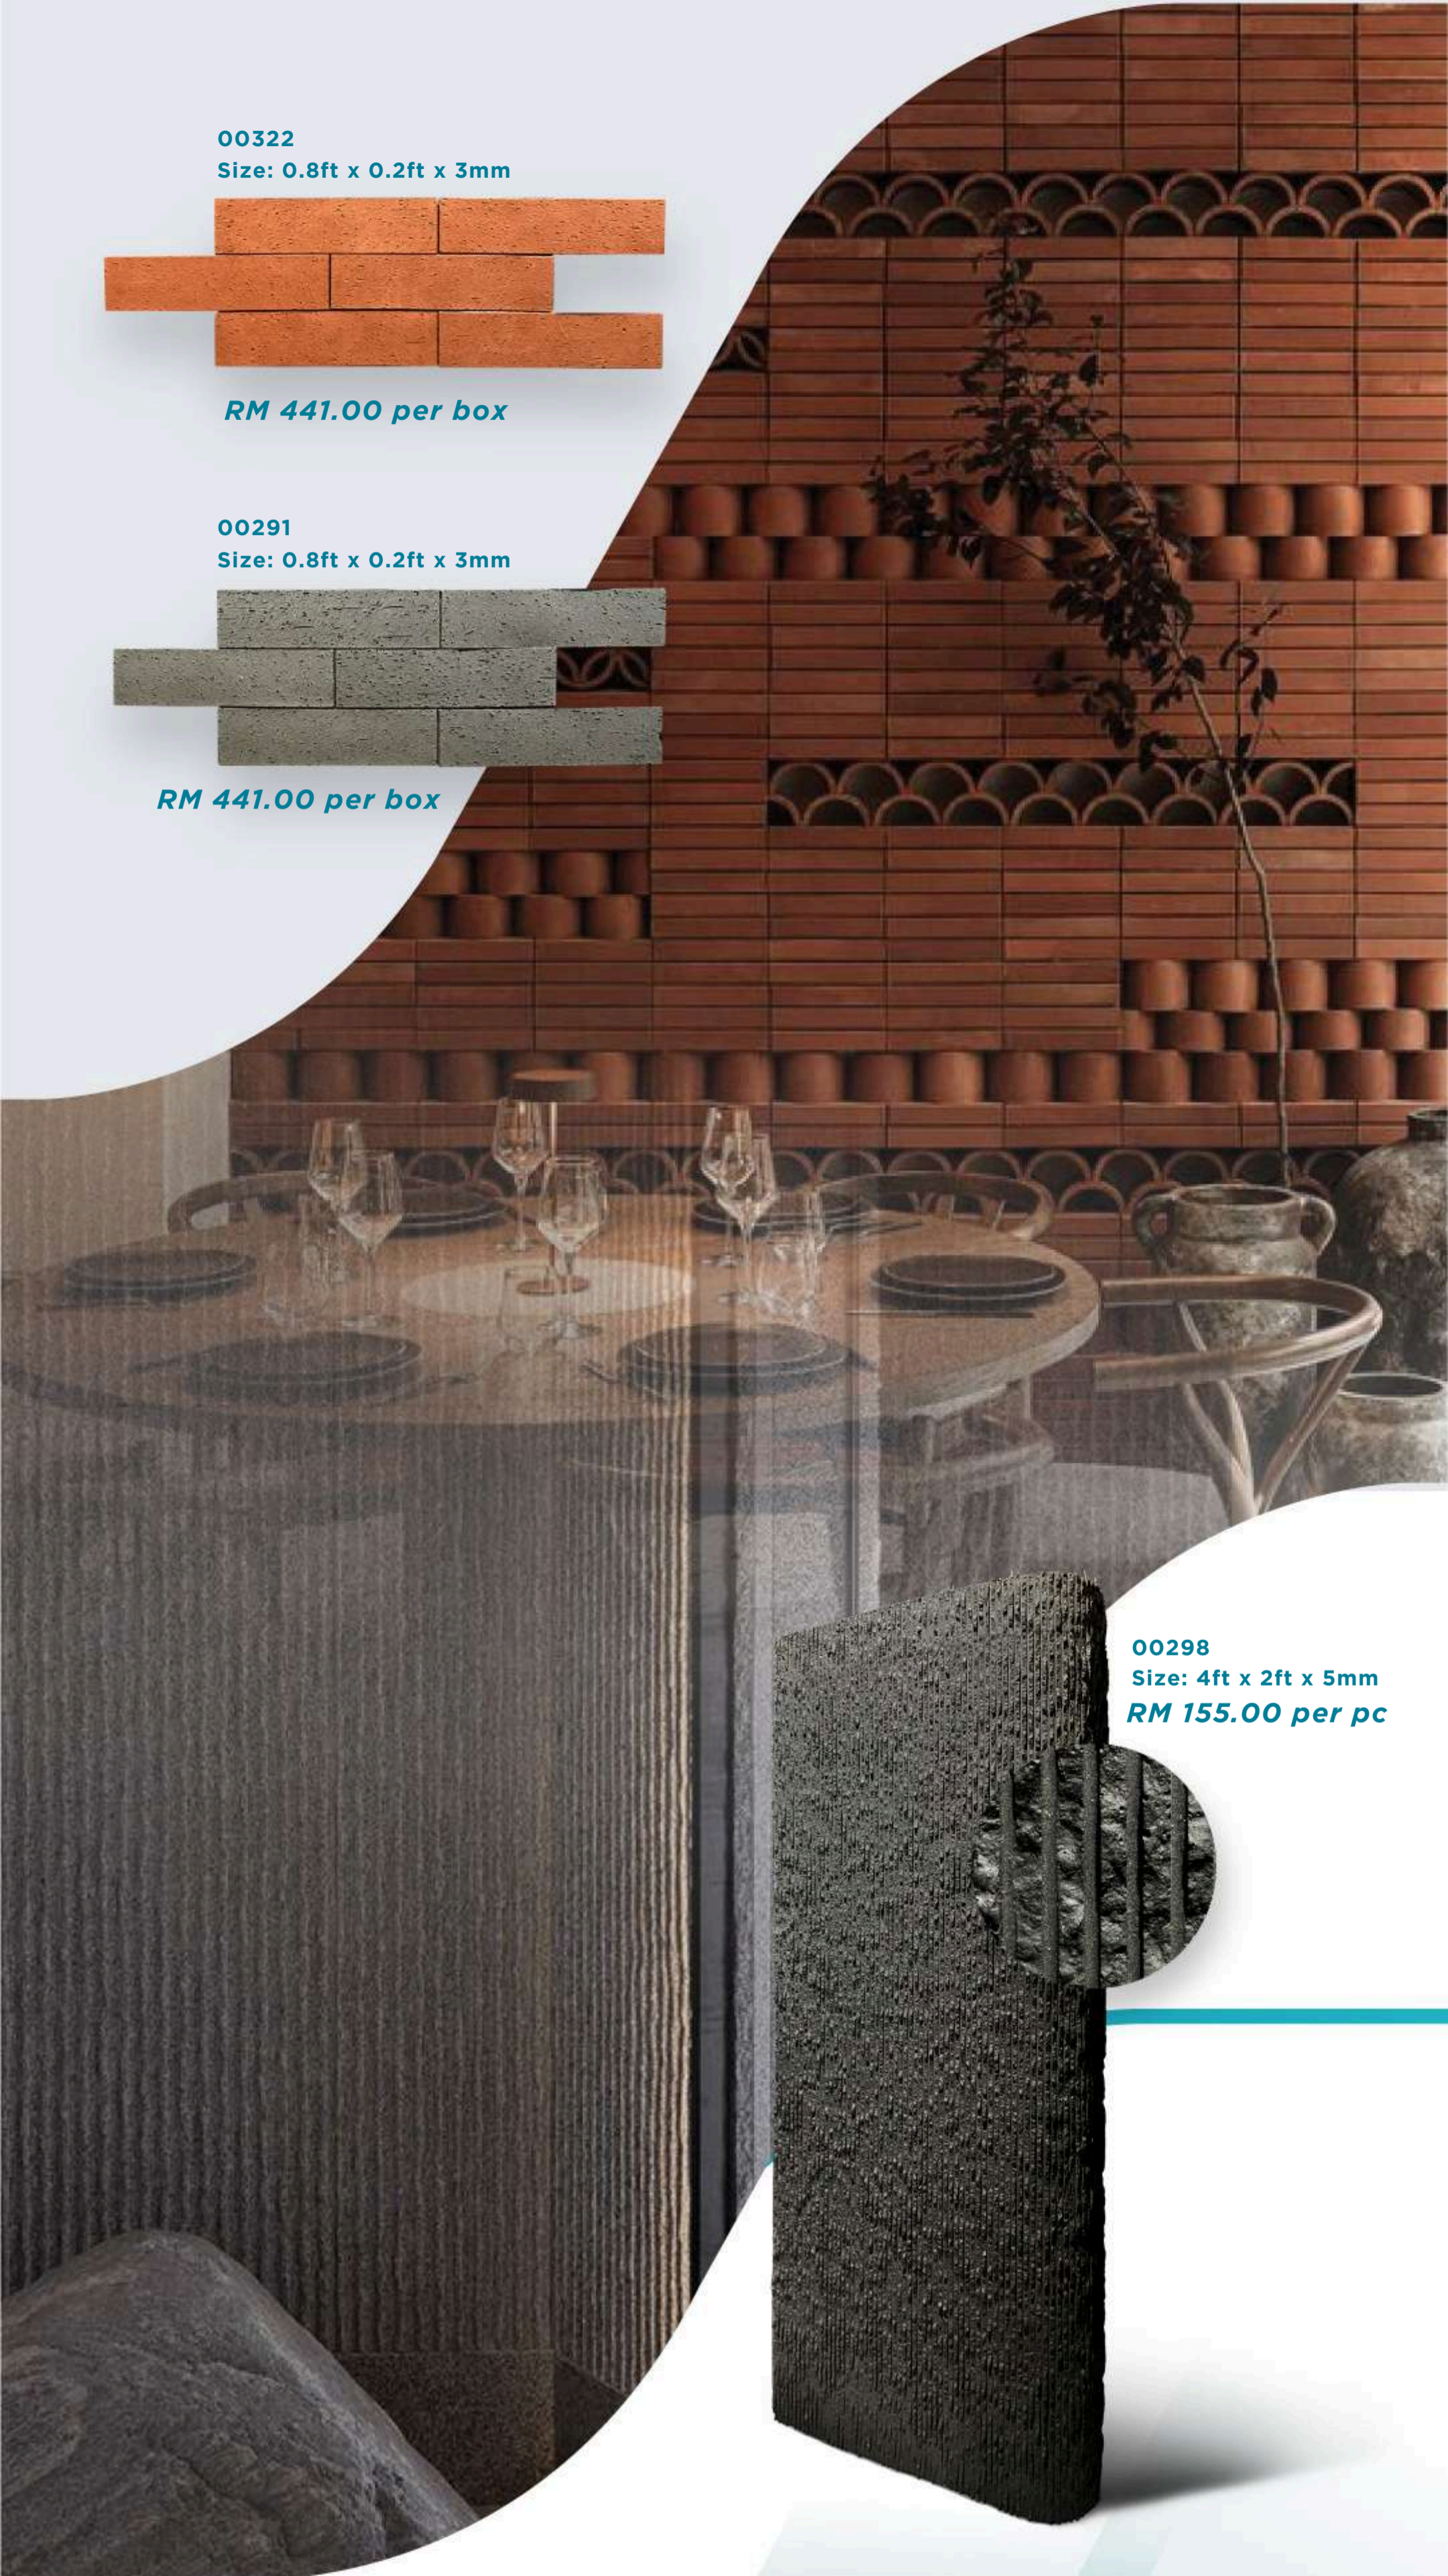

00298

Size: 4ft x 2ft x 5mm

RM 155.00 per pc

Tools For Installation

Tooth Trowel

Line Laser Level Measurement

Tiles Adhesive

Rubber Trowel