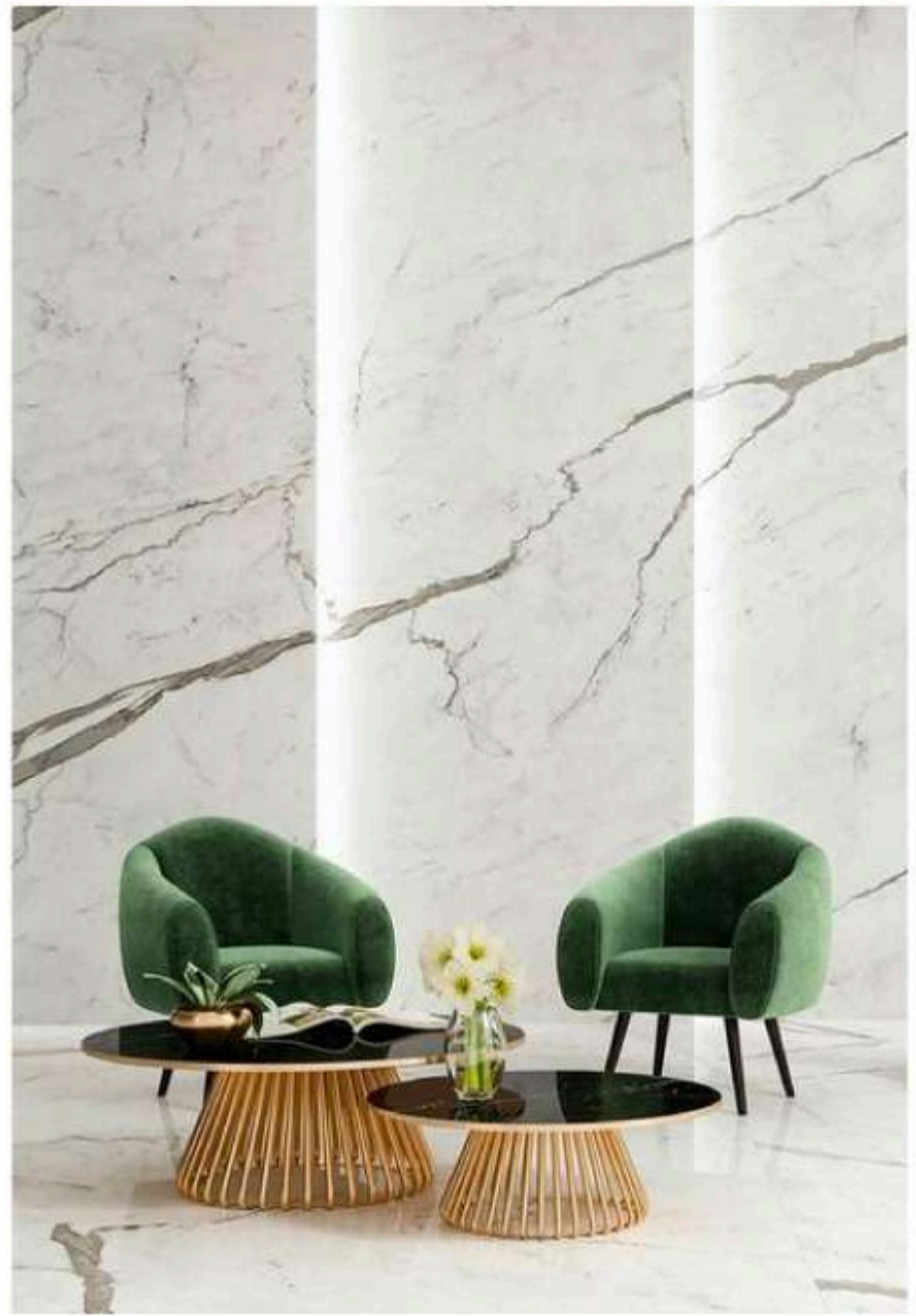

Similar to FlexLam, MarbleLux is made of bamboo based composite but the surface is using PET coating

Polyethylene terephthalate(PET) refers to a chemical compound that is a form of thermoplastic polymer resin that is widely used as a fiber for clothing, thermoforming for manufacturing, and producing engineering resins. It is also used as a corrosion preventative coating.

PET coating is extremely temperature resistant and provides good sealability and an excellent oxygen and fat barrier.