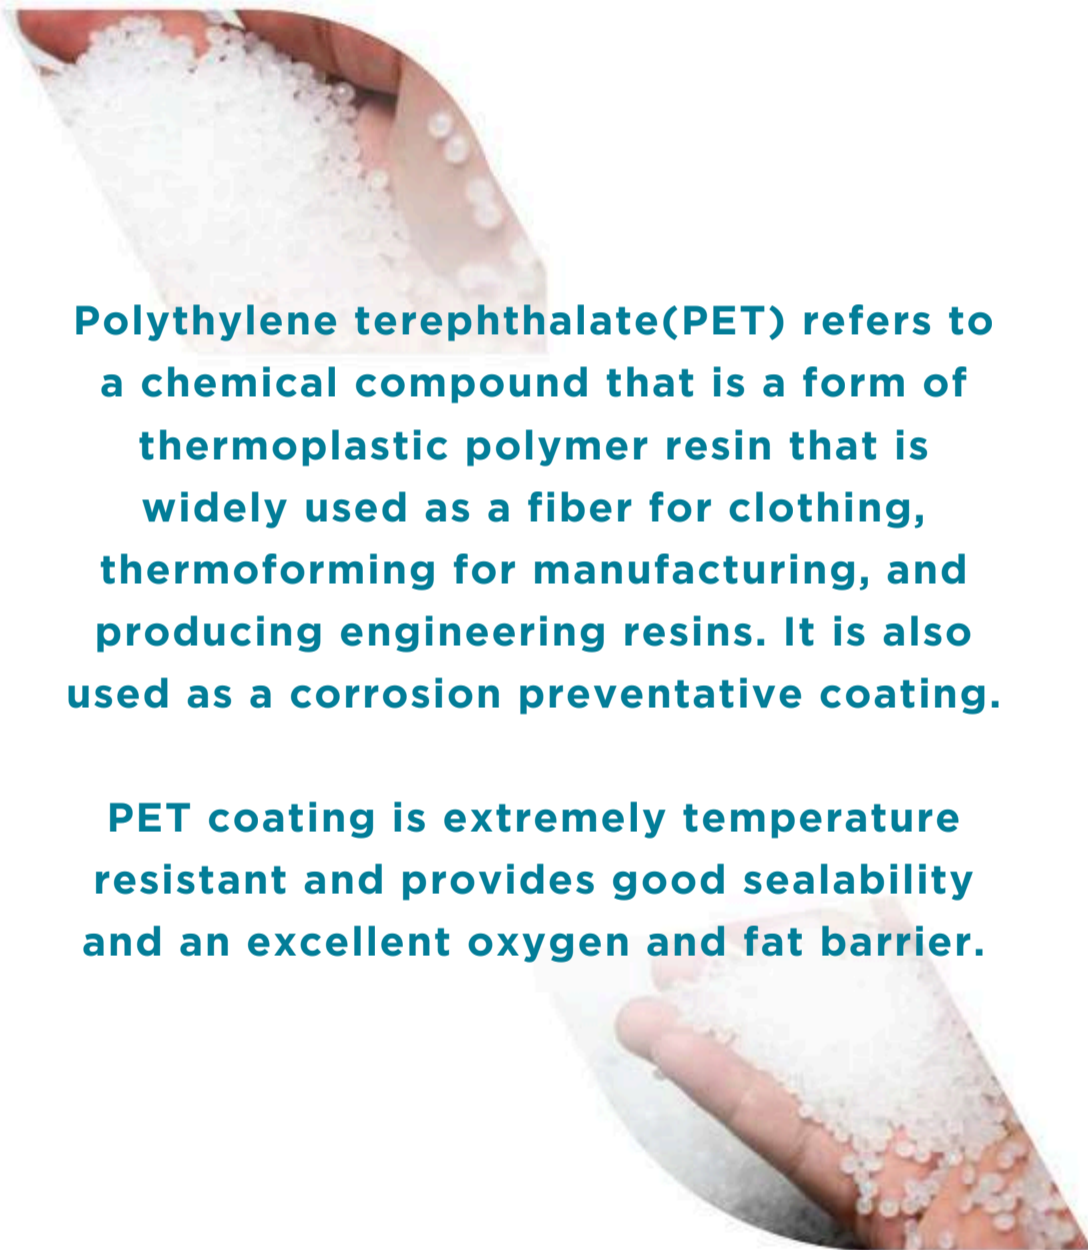

Similar to FlexLam, MarbleLux is made of bamboo based composite but the surface is using PET coating

Polyethylene terephthalate(PET) refers to a chemical compound that is a form of thermoplastic polymer resin that is widely used as a fiber for clothing, thermoforming for manufacturing, and producing engineering resins. It is also used as a corrosion preventative coating.

PET coating is extremely temperature resistant and provides good sealability and an excellent oxygen and fat barrier.