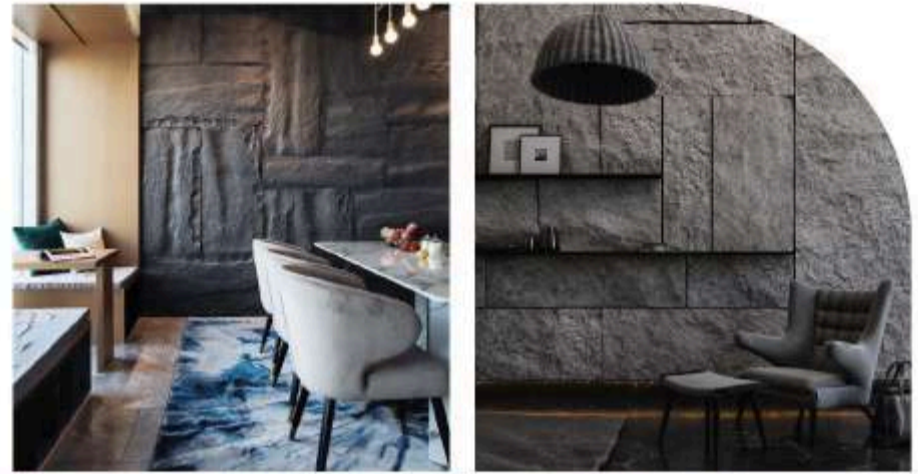

RockNest is a new type of lightweight, easy-to-install faux stone panel that perfectly mimics the appearance of real stone.

RockNest is made of polyurethane (PU). Polyurethane is a family of plastics, or more specifically, elastomeric polymers, that includes rubber, which, since first invented in 1937, have been adapted to produce a broad spectrum of products. The material is exceptionally versatile, durable, flexible, adaptable, and resilient.