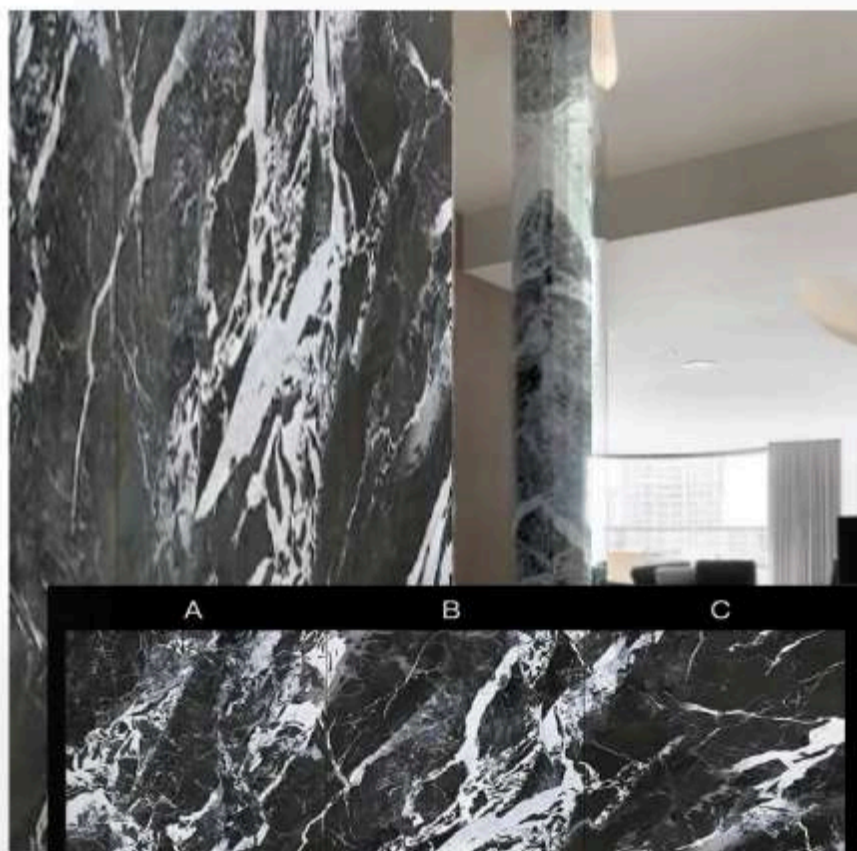

00351
(L) 9.5 feet x (W) 12 feet
RM 999.00 per set