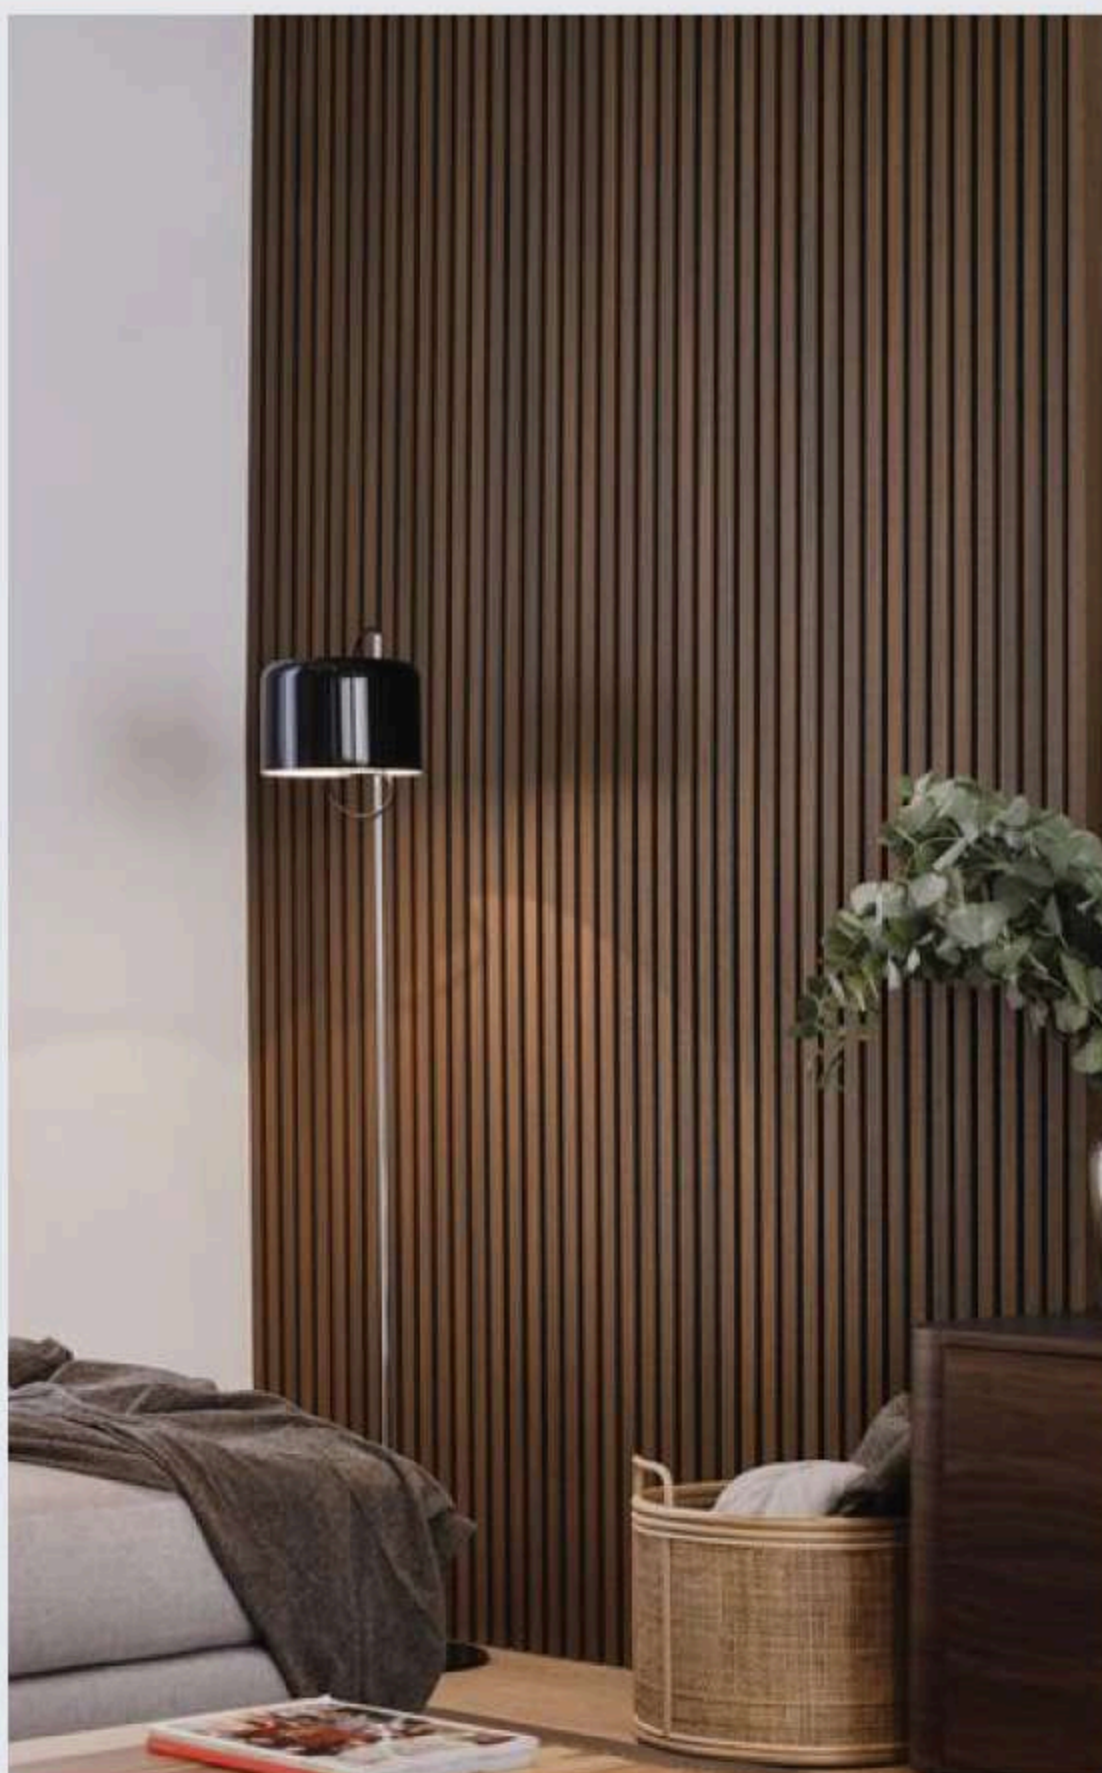

Tools For Installation

INSTALLATION GUIDE: <https://drive.google.com/file/d/1DM8aeubQ6xL64ZgismYICPpQoSUSU7L975/view?usp=sharing>

PRO TIPS

- Use solid rather than hollow fluted panels to achieve a more premium feel.
- The termination edge for SoliFlute can be easily cut without touch-up.
- Less jagged edges when cutting solid fluted panels.
- Pair with FlexLam series panels to give more exciting design combinations.