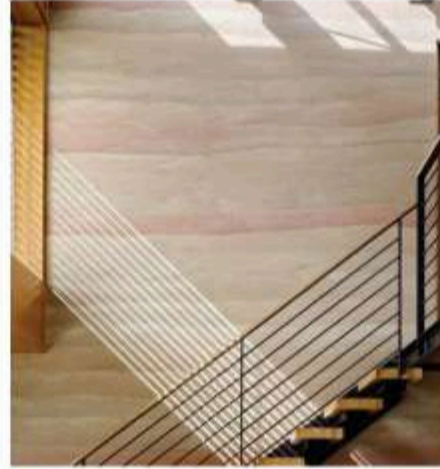

StoneSkin is a revolutionary technology that uses mainly soil to produce natural and realistic looking surface cladding materials (floors, walls and ceiling) mimicking stones, wood leather, weaving, wallpaper and bricks in various designs.

It is a clay-based material, combining clay + sands through unfired patent technology.