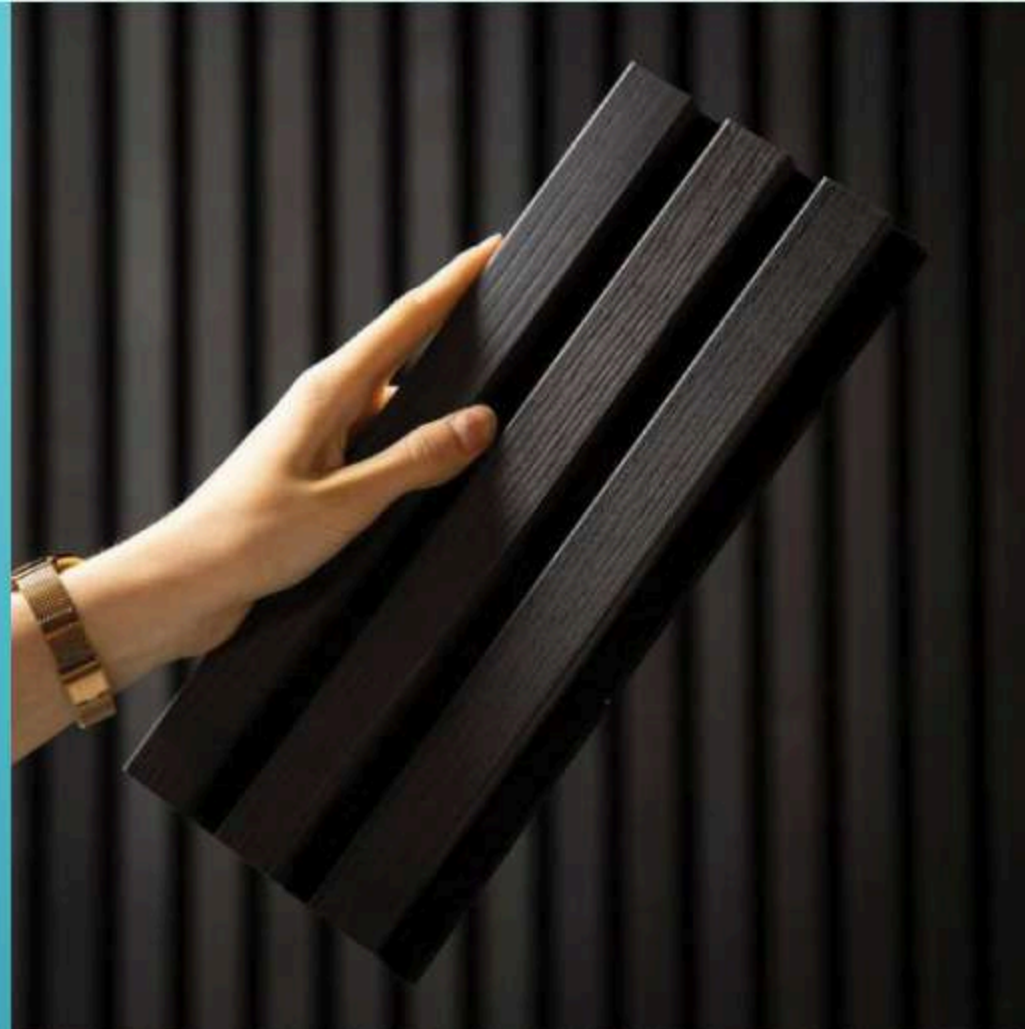

Tools For Installation

INSTALLATION GUIDE: <https://drive.google.com/file/d/1DM8aeubQ6xL64ZgismYICPpQoSUSU7L975/view?usp=sharing>

PRO TIPS

- Use solid rather than hollow fluted panels to achieve a more premium feel.
- The termination edge for SoliFlute can be easily cut without touch-up.
- Less jagged edges when cutting solid fluted panels.
- Pair with FlexLam series panels to give more exciting design combinations.