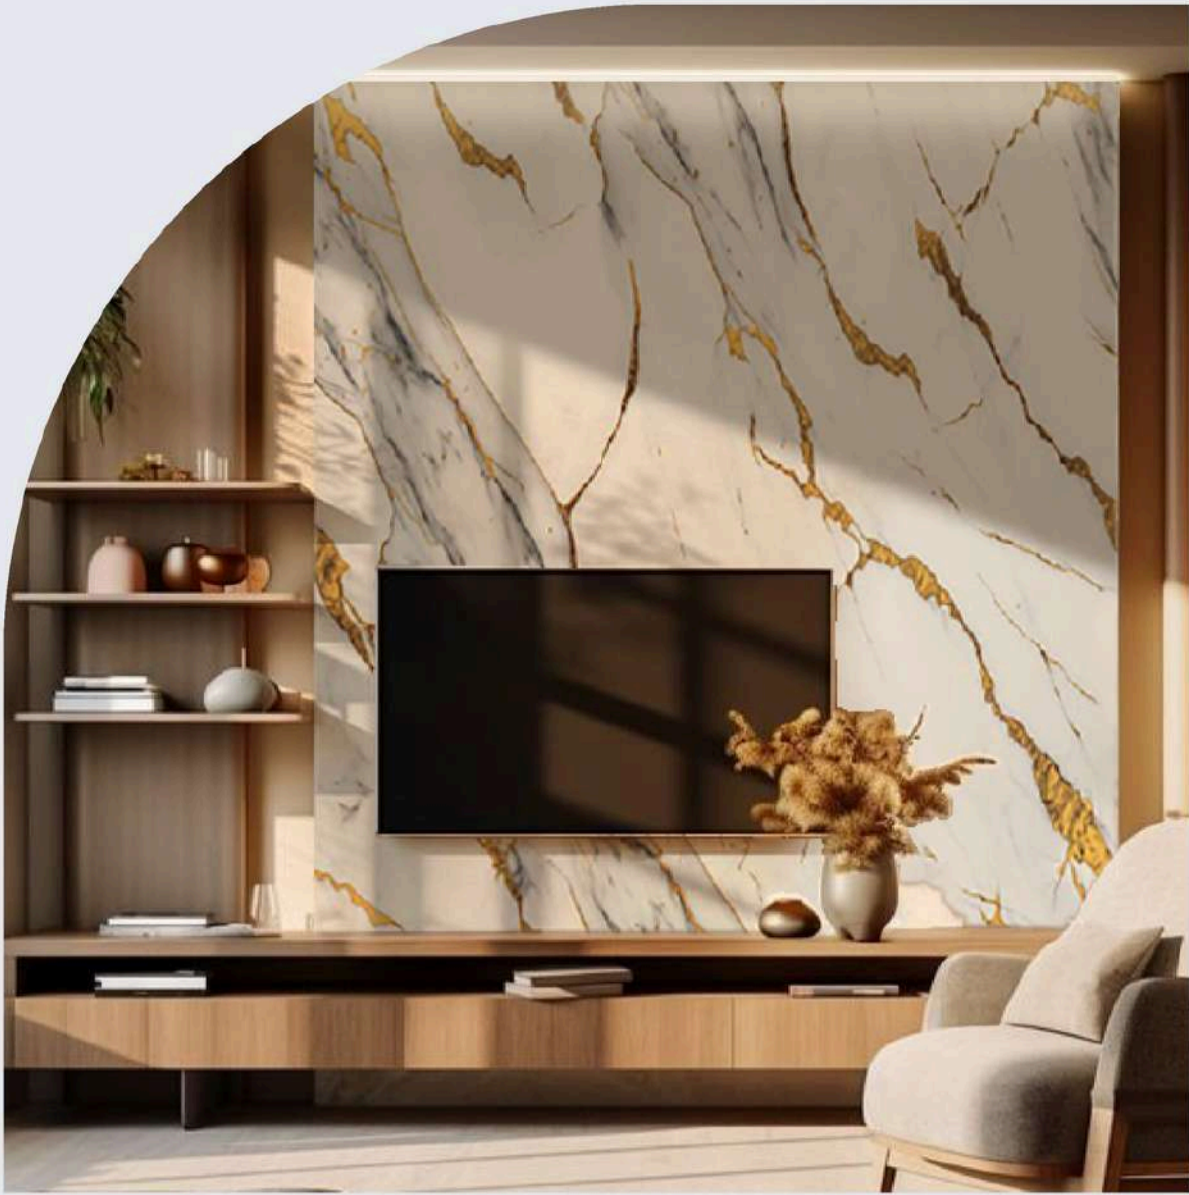

Lightweight
and Easy
Installation

MarbleLux UV is a PVC marble board that serves as a decorative material designed to imitate real marble.

This material is composed of PVC and stone powder, giving it heat resistance. It's manufactured in an environmentally friendly way that doesn't produce pollution. You can use MarbleLux UV as a wall feature.